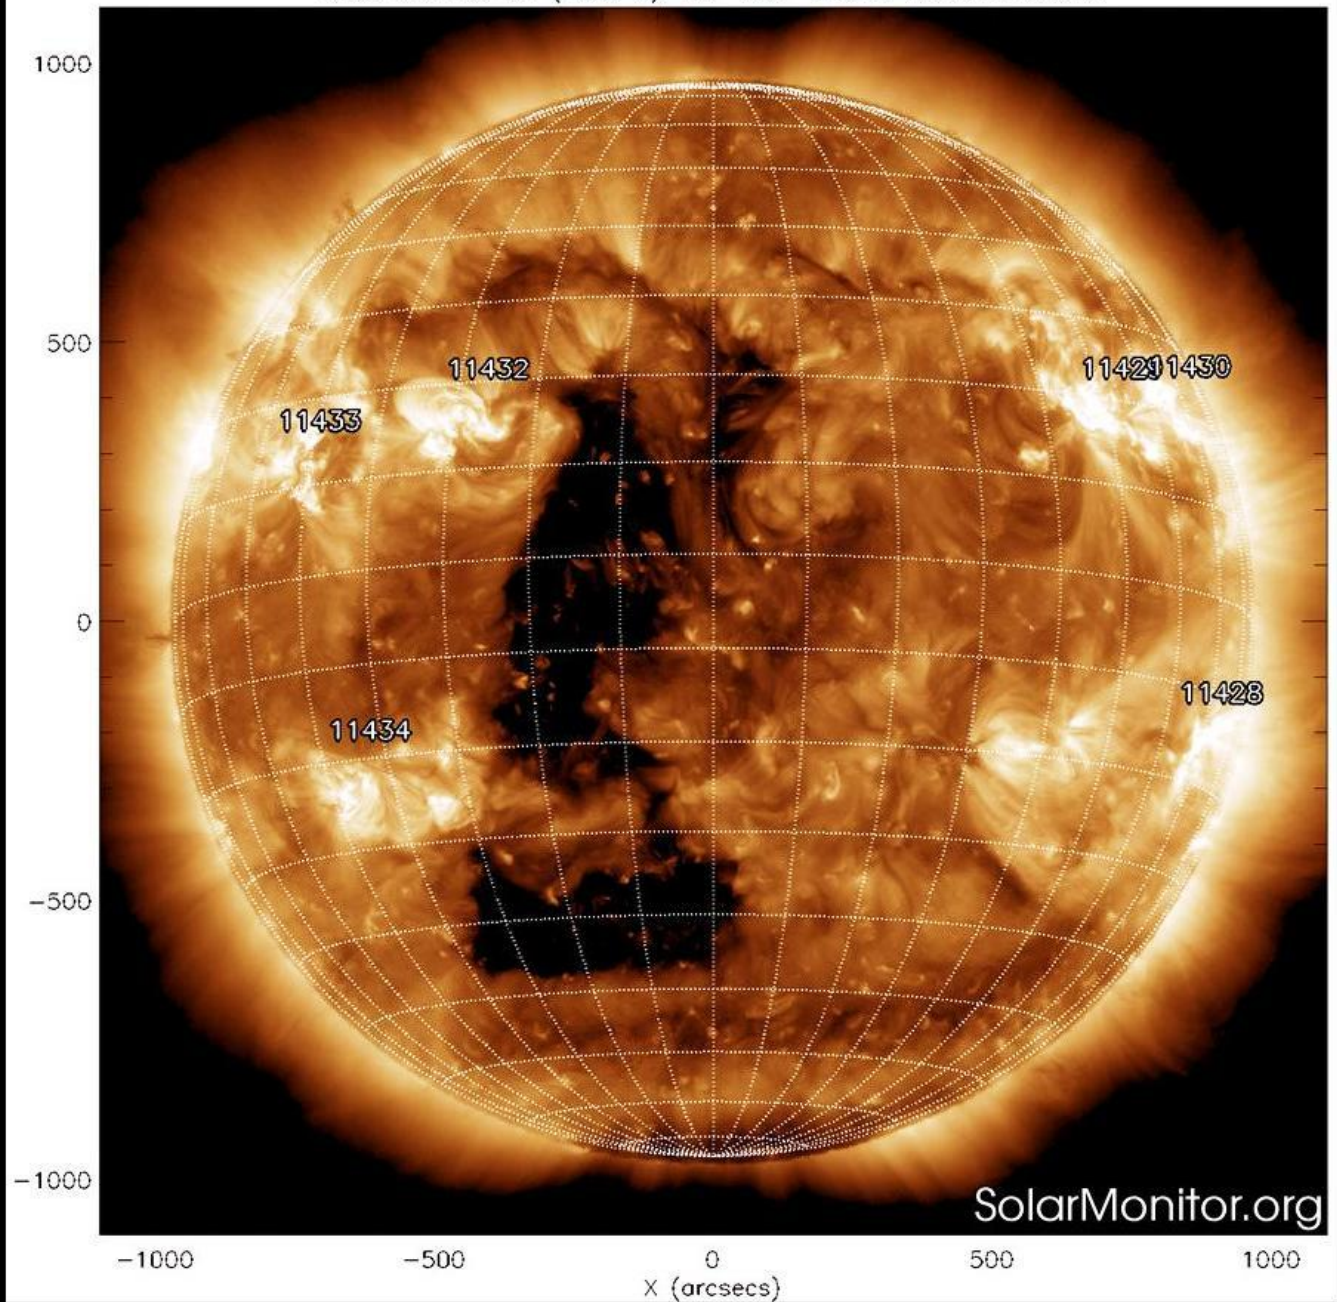

Sun Triangle NASA 12th-14th March 2012

SDO AIA Fe XII (193 Å) 12-Mar-2012 22:01:19.840

SDO/AIA 211 2012-03-13 12:59:50 UT

sun-triangle-nasa-sdo4

GOES-15 SXI Level-1
NOAA/SWPC Boulder, CO

DN/sec

10270

7702

5135

2567

1